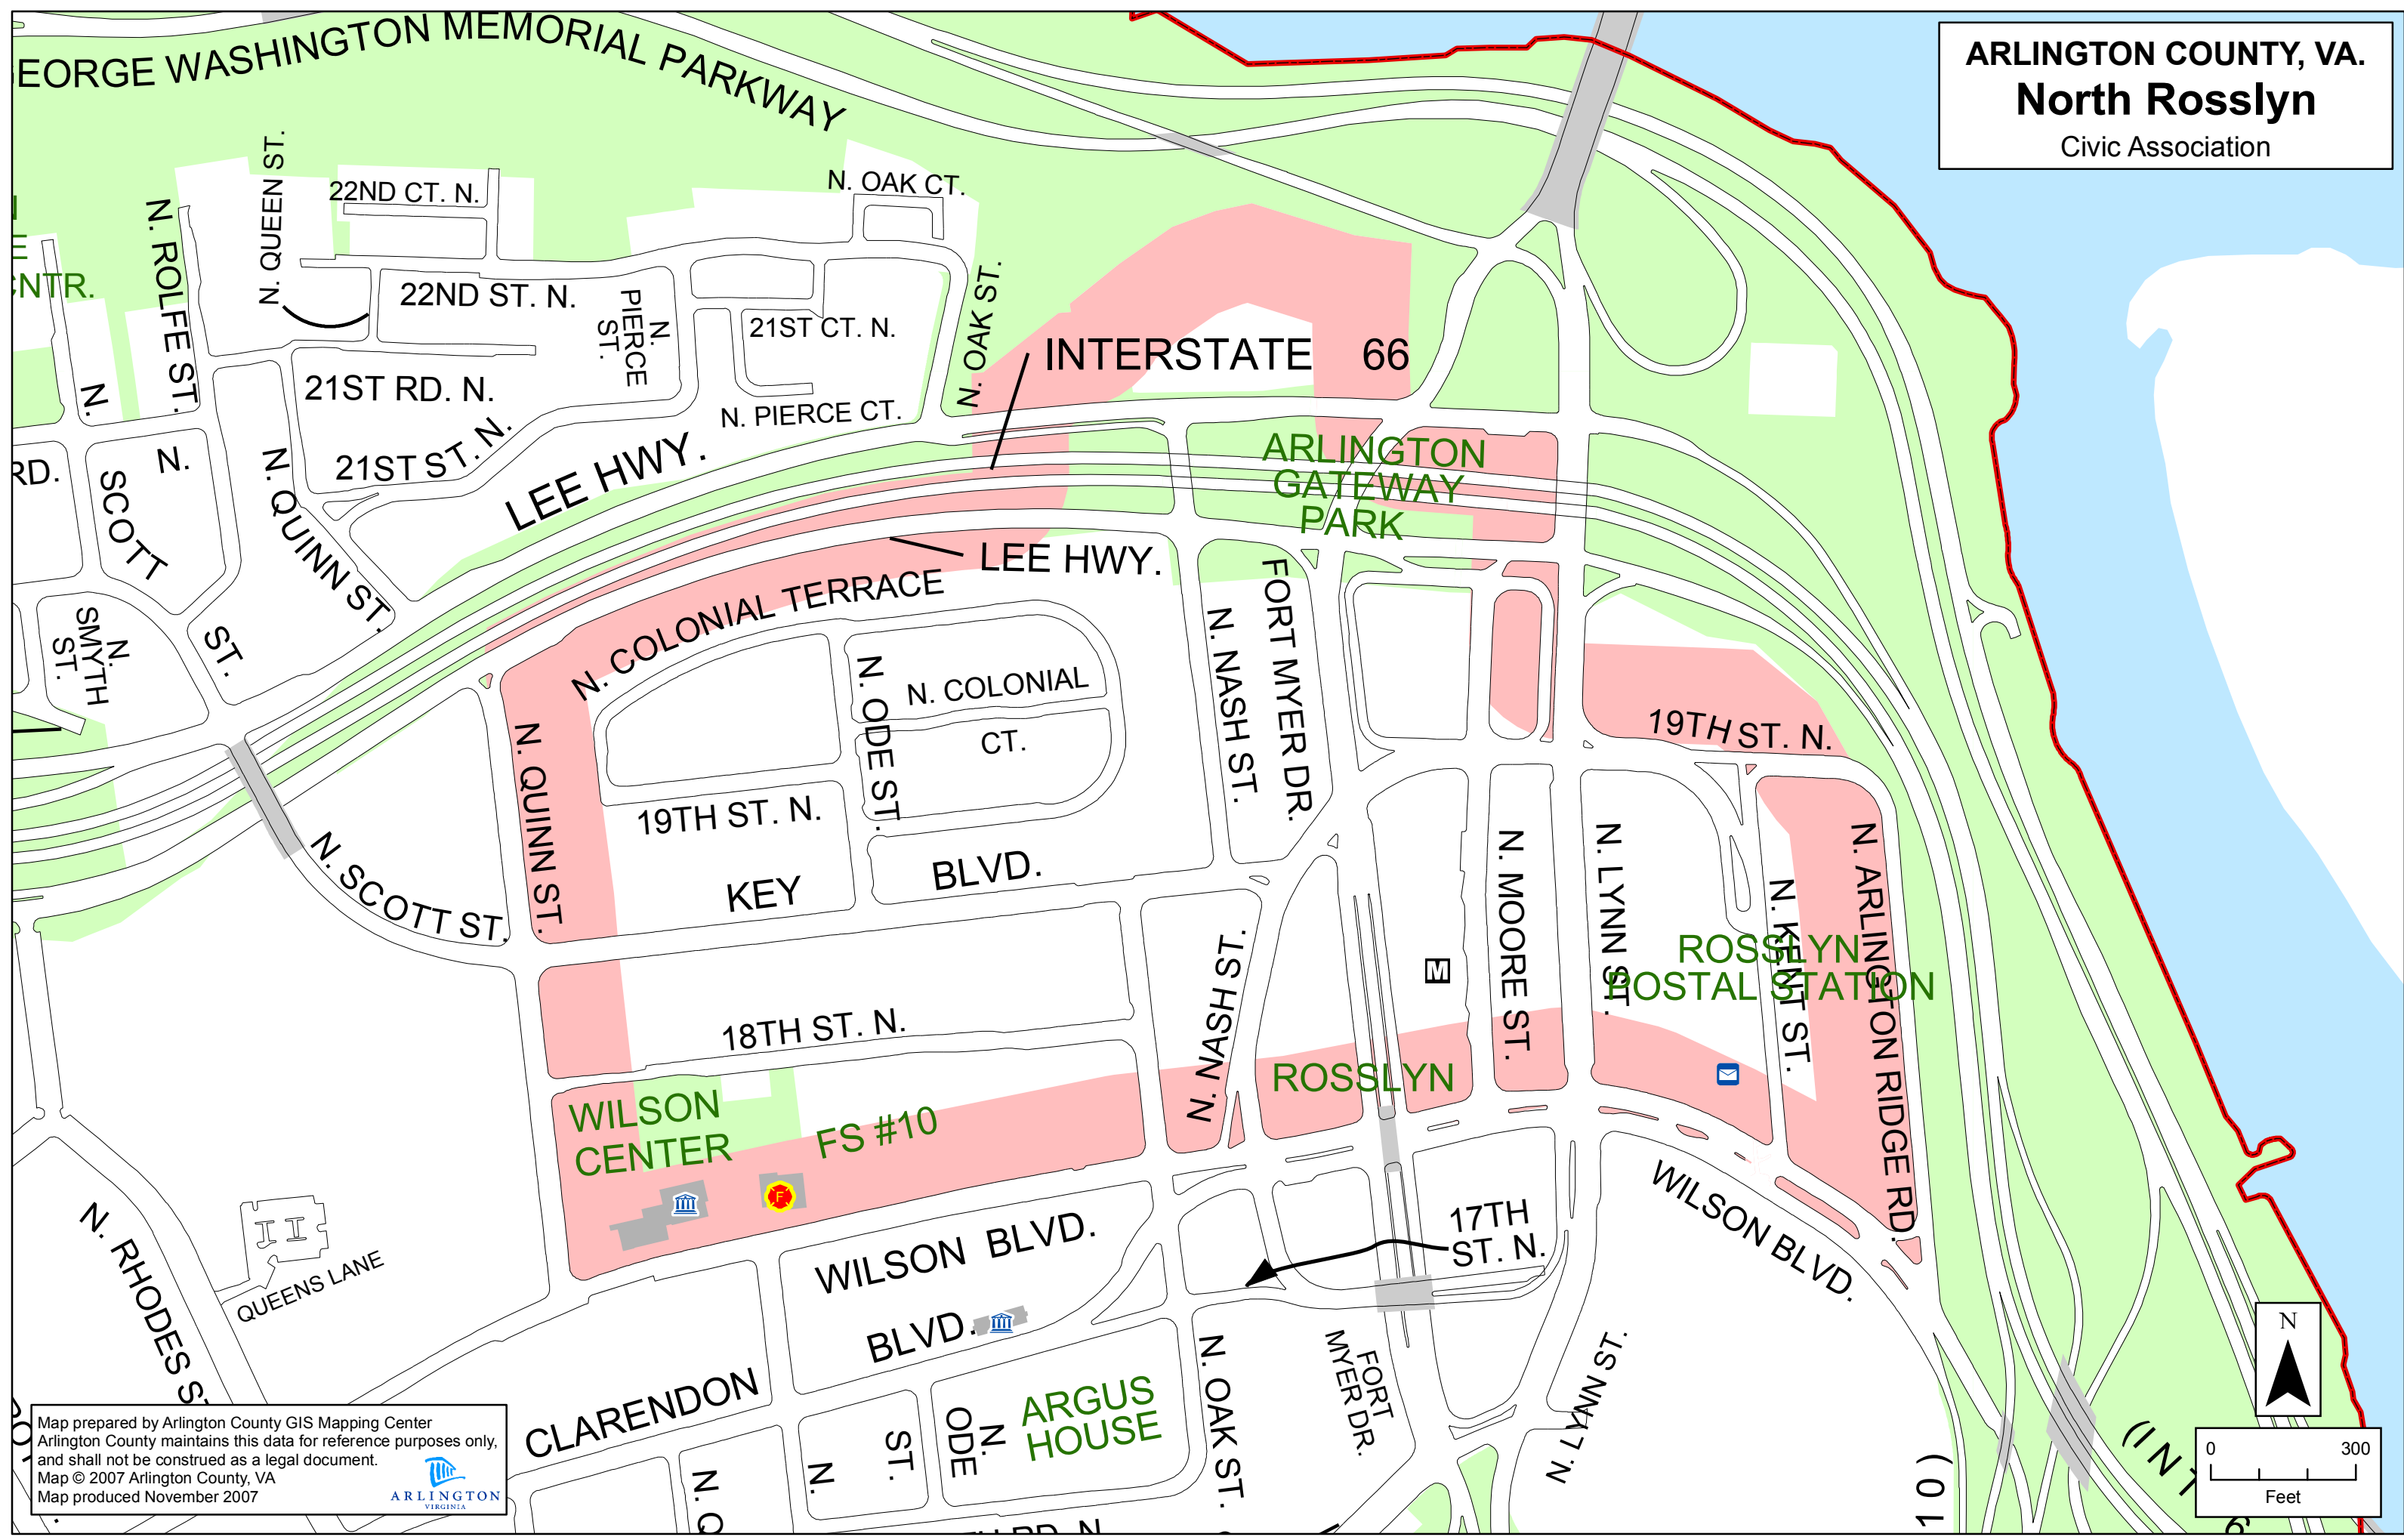

ARLINGTON COUNTY, VA.
North Rosslyn
Civic Association

Map prepared by Arlington County GIS Mapping Center
Arlington County maintains this data for reference purposes only,
and shall not be construed as a legal document.
Map © 2007 Arlington County, VA
Map produced November 2007