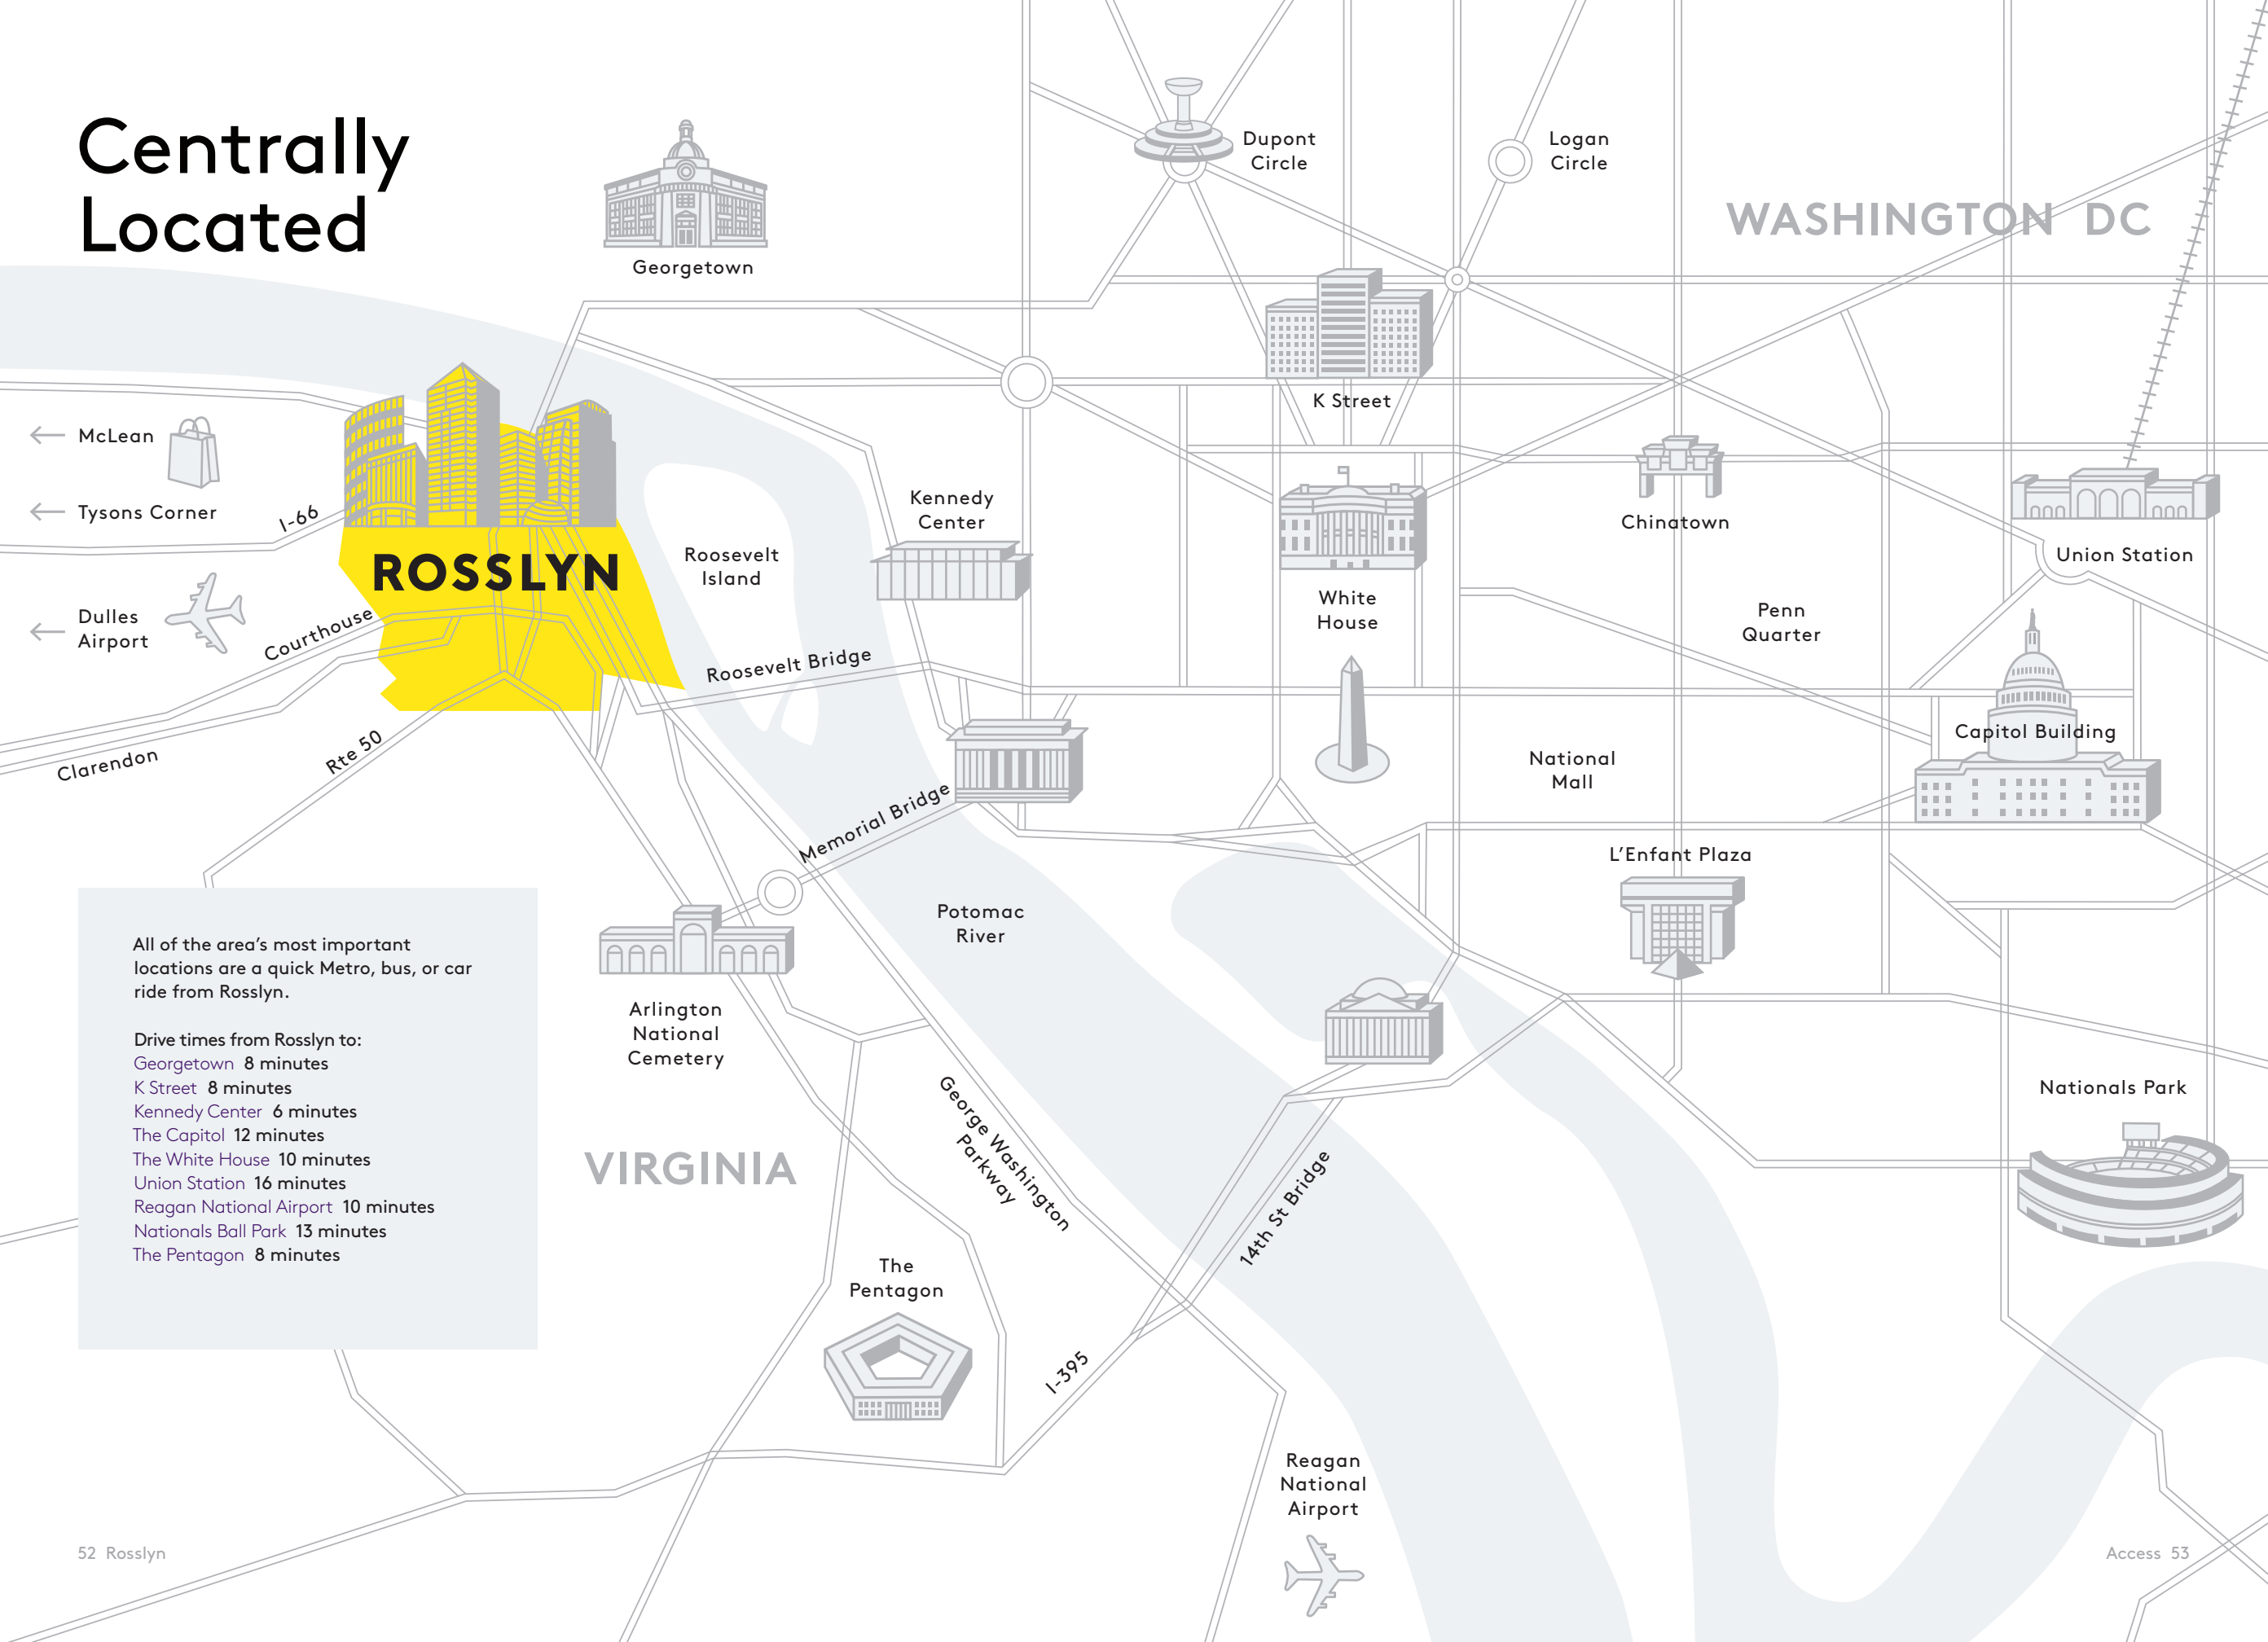

Centrally Located

ROSSLYN

All of the area's most important locations are a quick Metro, bus, or car ride from Rosslyn.

Drive times from Rosslyn to:

- Georgetown 8 minutes
- K Street 8 minutes
- Kennedy Center 6 minutes
- The Capitol 12 minutes
- The White House 10 minutes
- Union Station 16 minutes
- Reagan National Airport 10 minutes
- Nationals Ball Park 13 minutes
- The Pentagon 8 minutes